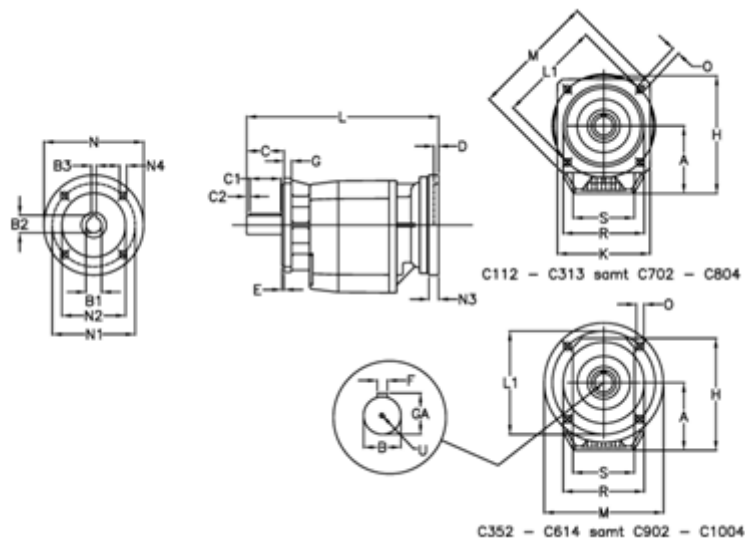

# Data Sheet

Article number: 40600816902440  
 Description: Helical gearbox  
 C803F-169-P100B5

## Measures

A = 247.0	D = 4.5	L1 = 350	R = 320
B = 80	E = 5	M = 400	S = 300
B1 = 28	F = 22	N = 250	U = M20x42
B2 = 31.3	G = 20	N1 = 215	
B3 = 8	GA = 85.0	N2 = 180	
C = 140	H = 422.0	N3 = 0	
C1 = 110	K = 350	N4 = M12x16	
C2 = 15	L = 543.0	O = 18.0	